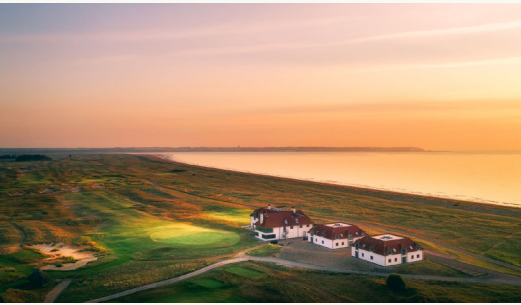

PRINCES

STAY | PLAY | DINE

Summer golf

Available from 1 April to 23 October 2024

27 holes of reimagined Championship links golf

Green fees

(18 holes)

Midweek - Monday to Thursday