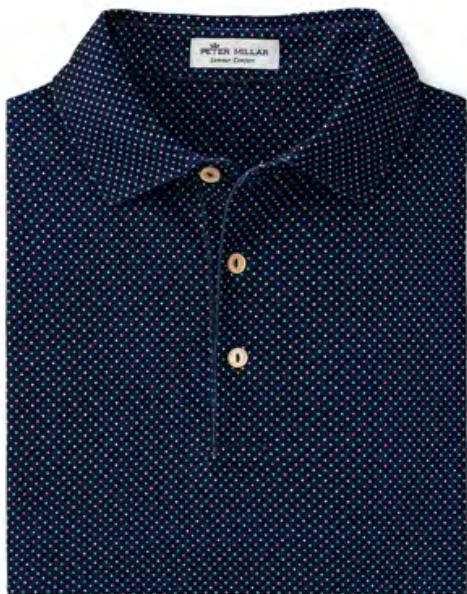

Cathay Printed Swallows Stretch Mesh

MS20EK61S | 94% Polyester / 6% Spandex
Sean Self Collar £85
SP20-E-00-64-00-89

COLOUR	S	M	L	XL	XXL
LAKE BLUE					

LAKE BLUE

EMBROIDERY

LOGO ON LEFT CHEST

Carl S c a m o Plaited J a c q u a r d K n i t
 MS20EK80S | 95% Polyester / 5% Spandex
 Sean Self Collar £85
 SP20-00-64-00-89

COLOUR	S	M	L	XL	XXL
NAVY					

NAVY

EMBROIDERY

LOGO ON LEFT CHEST

**Beckana Printed Multi-Polka Dot
 Stretch Mesh**

MS20EK62S | 94% Polyester / 6% Spandex
 Sean Self Collar £85
 SP20-00-64-00-89

COLOUR	S	M	L	XL	XXL
NAVY					