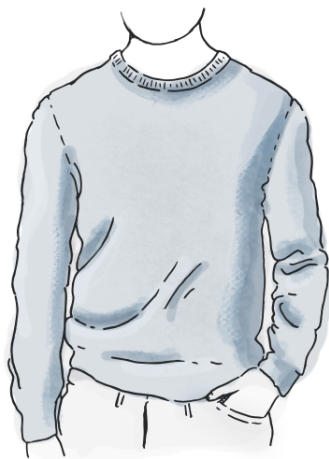

Men's Measurements

	Chest	Neck	Sleeve	Waist
Small	36-38"	14.5-15"	33-34"	30"
Medium	39-41"	15.5-16"	34-35"	32-34"
Large	42-44"	16.5-17"	35-36"	36-38"
X-Large	45-47"	17.5-18"	36-37"	40-42"
XX-Large	48-50"	18.5-19"	37-37.5"	44"

Women's Measurements

	Chest	Waist	Hips
0 - 2 (XS)	32.5 - 33.5"	27 - 28"	35 - 36"
4 - 6 (SM)	34.5 - 35.5"	29 - 30"	37 - 38"
8 - 10 (MED)	36.5 - 37.5"	31 - 32"	39 - 40"
12 - 14 (LG)	39 - 40.5"	33 - 34"	42 - 43"
16+ (XL)	42 - 43.5"	35 - 36"	45 - 46"